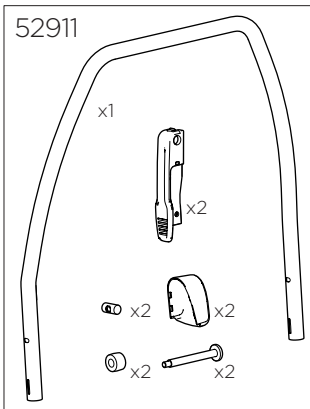

Thule VeloSpace XT

THULE
SWEDEN

939

939000: 52691
939021: 52970