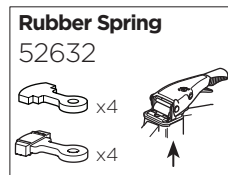

Thule VeloSpace XT

THULE
SWEDEN

939

939000: 52691
939021: 52970