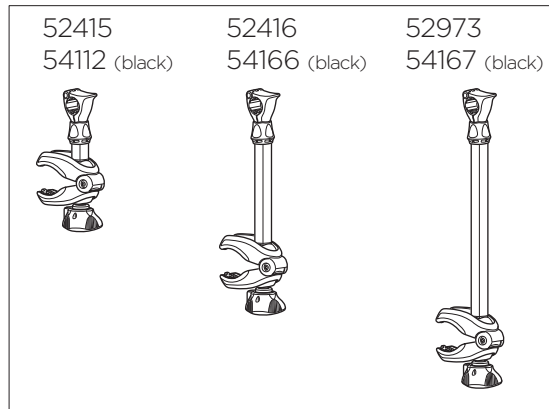

Thule VeloSpace XT

THULE
SWEDEN

939

939000: 52691
939021: 52970