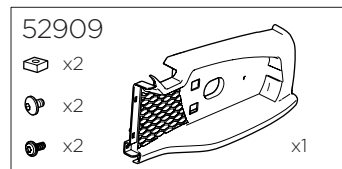

Thule VeloSpace XT

THULE
SWEDEN

939

939000: 52691
939021: 52970